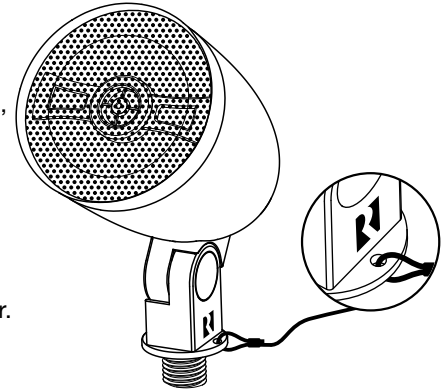

Product Guide

AW4-LS-BR 4" Landscape Satellite Speaker

Key Features

Security Wire Opening

For installations where securing the speaker in its place is an important consideration, the AW4-LS-BR incorporates a 5mm hole in its base for passing a security wire. (Security wire not included)

Trusted 5-year Warranty

The AW4-LS-BR comes with a generous 5-year limited warranty on all parts and labor.

Included in the Box