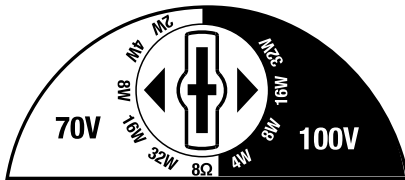

Product Guide

AW4-LS-BR 4" Landscape Satellite Speaker

Key Features

Easy Tap Setting Adjustments

Russound's landscape loudspeakers utilize high-quality 70v/100v transformers that allow these speakers to be used in high impedance audio systems with flexible system wiring options that can power the larger number of speakers needed to evenly distribute sound in an outdoor environment. Unlike a stereo sound installation in a main listening room in a home, outdoor sound typically utilizes more speakers distributed around the periphery, each operating at a slightly lower volume, but due to the number of speakers, produces a higher overall system volume. This type of design prevents hotspots or distortion that might arise by using fewer speakers at louder volumes. spread around a spacious outdoor area, and in low impedance systems that offer enhanced low-frequency support. The AW4-LS-BR also incorporates a transformer bypass setting so that these speakers can be used in a traditional low impedance system operating at 8Ω.

A convenient, rear-mounted rotary adjustment knob allows for easy tweaks of the setting with options for:

70V – 2W, 4W, 8W, 16W, 32W

100V – 4W, 8W, 16W, 32W

8Ω Bypass

Unlike other brands that either lack this adjustment completely or that make this adjustment difficult to do without changing wiring connections, Russound designed a convenient weatherproof switch that is easily accessible.

Rugged Components

The AW4-LS-BR incorporates a powder-coated all aluminum grille for an elegant, durable finish. By using a rust-proof material like aluminum, the design is ensured to look beautiful while providing years of enjoyment.

The use of color-molded plastic rather than paint ensures that the speakers won't chip or peel and that they can withstand the rigors of an outdoor installation from harsh sun, to cold winters and even occasional hits from a poorly aimed weed whacker! Included silicone-filled weatherproof wire nuts allow for a secure connection of all of your wiring that will last as long as your speaker itself.