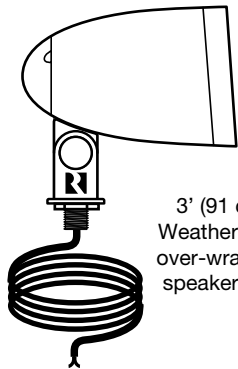

3' (91 cm)
Weatherproof
over-wrapped
speaker wire

1 AW4-LS-BR
Landscape Speaker

1 Mounting Stake
11.5" (29.2 cm)

2 Waterproof
Wire Nuts