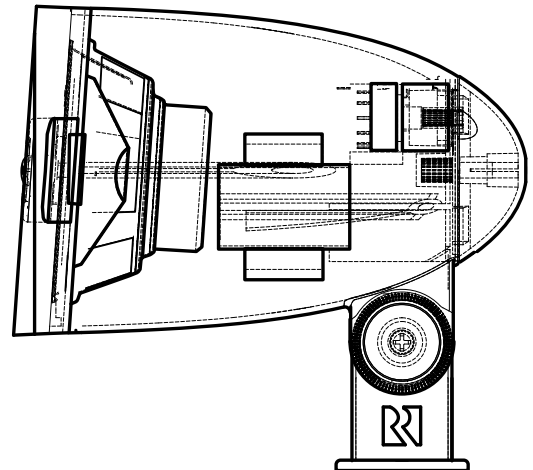

Impressive Audio

4" Woofer with a 3/4" Tweeter

By using a 2-way design that incorporates a 4" woofer, the AW4-LS-BR can reproduce better lows than many similar sized speakers that use a smaller 3.5" woofer and for the important mids and higher frequencies, where the competition may have only a smaller $\frac{1}{2}$ " tweeter or even no tweeter at all, the AW4-LS-BR utilizes a $\frac{3}{4}$ " marine-grade PEI dome for extremely accurate and detailed sonic performance.

The lightweight, rigid construction of the woofer's polypropylene cone complements the overall acoustic design to produce an impressive SPL level of 87dB (@1w/1m). The frequency response of this compact speaker covers an impressive range from 80Hz to 20kHz. When combined with the AW10-LSUB-BR subwoofer (sold separately), the overall system frequency response can descend to an incredible 30Hz, adding a new dimension to your outdoor sound.