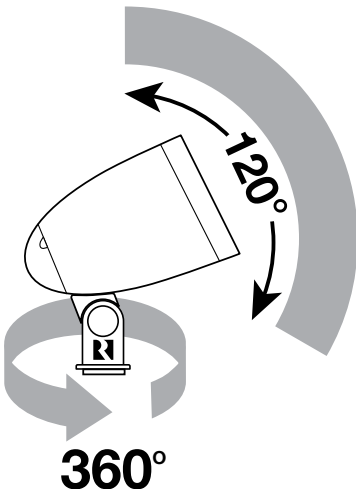

Flexible Mounting Options

The 1/2" threaded mount design of the satellite speaker works with the enclosed 11" mounting stake for mounting in the ground, but also utilizes the landscape lighting industry standard so that it will work with most common lighting mounts including options for mounting on any surface from a wall, to a post, or even a tree!

The custom mounting stake with a wire pass-through slot can be used in any soil from the fields of Kansas to the hardest clays of the Carolinas.

The pivoting design of the satellite allows a full 360° rotation and an angular adjustment of up to 120°. This allows precise positioning of the speaker to always provide the best sound to the preferred listening area.