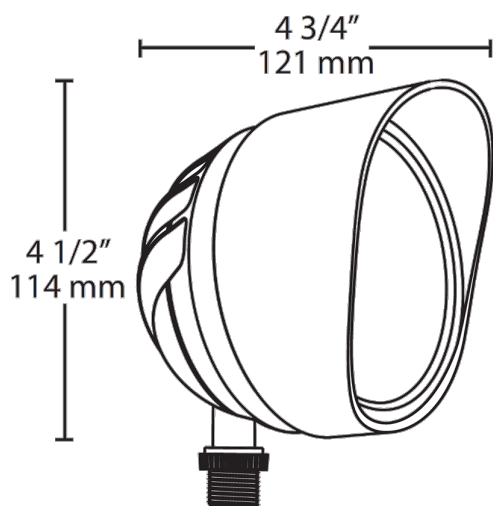

Technical Specifications (continued)

Construction

Mounting:

Heavy-duty mounting arm with "O" ring seal and stainless steel screws

Gaskets:

High-temperature silicone gaskets

Finish:

Our environmentally friendly polyester powder coatings are formulated for high-durability and long-lasting color

Green Technology:

Mercury and UV free. RoHS-compliant components.

Other

Equivalency:

75W PAR30

Warranty:

RAB warrants that our LED products will be free from defects in materials and workmanship for a period of five (5) years from the date of delivery to the end user, including coverage of light output, color stability, driver performance and fixture finish. RAB's warranty is subject to all terms and conditions found at rablighting.com/warranty.

Buy American Act Compliance:

RAB values USA manufacturing! Upon request, RAB may be able to manufacture this product to be compliant with the Buy American Act (BAA). Please contact customer service to request a quote for the product to be made BAA compliant.

Dimensions

Features

12W LED equivalent to 75W BR30/halogen/wide flood

Mount as an uplight or downlight on a RAB Mighty Post or junction box

Microprismatic diffusion lens for smooth and even light distribution

100,000-hour LED Lifespan

Ordering Matrix

Family	Wattage	Color Temp	Finish	Other Options
BULLET	12	Y	A	
	12 = 12W 2X12 = 24W	Blank = 5000K (Cool) N = 4000K (Neutral) Y = 3000K (Warm)	A = Bronze B = Black VG = Verde Green W = White	USA = BAA Compliant Blank = Standard