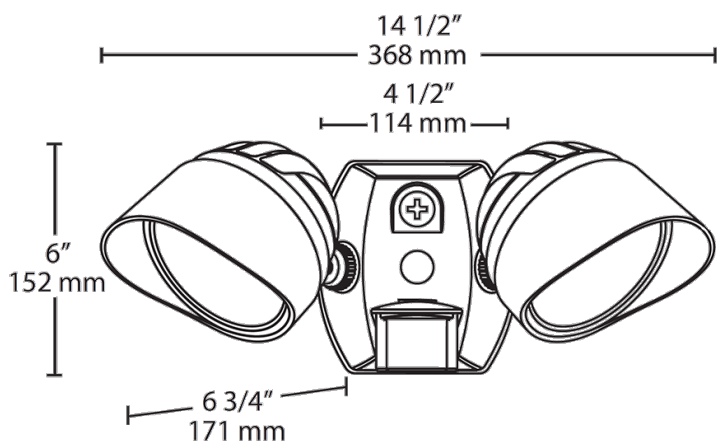

Technical Specifications (continued)

Construction

Finish:

Our environmentally friendly polyester powder coatings are formulated for high-durability and long-lasting color

Green Technology:

Mercury and UV free. RoHS-compliant components.

Other

Warranty:

RAB warrants that our LED products will be free from defects in materials and workmanship for a period of five (5) years from the date of delivery to the end user, including coverage of light output, color stability, driver performance and fixture finish. RAB's warranty is subject to all terms and conditions found at rablighting.com/warranty.

Buy American Act Compliance:

RAB values USA manufacturing! Upon request, RAB may be able to manufacture this product to be compliant with the Buy American Act (BAA). Please contact customer service to request a quote for the product to be made BAA compliant.

Dimensions

Features

- Two adjustable 12W LED floodlights
- Equivalent to 2x75W BR30/halogen/wide floods
- Microprismatic diffusion lens optimizes light output without glare
- 100,000-hour LED Lifespan

Ordering Matrix

Family	Other Options
BULLET	2X12

USA = BAA Compliant
Blank = Standard