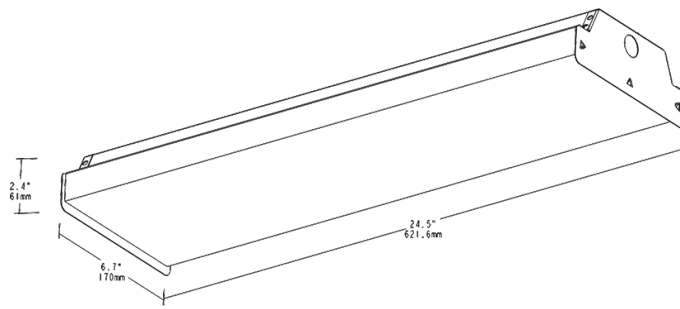

Dimensions

Features

Affordable, easy to use LED wrap fixture

0-10V dimming standard

50,000-Hour LED lifespan

Ordering Matrix

Family	Length	Wattage	Color Temp	Finish	Voltage	Control Options	Options
GUSJR	2 4	20 27 40	840 850 = 5000K (Cool) 840 = 4000K (Neutral) 835 = 3500K (Warm Neutral)	W = White	U = 120-277V, 0-10V Dimming	Blank = No Option /LC = Lightcloud® Controller	Blank = No Option /E2 = 120-277V Battery Backup* /TW = Through Wire