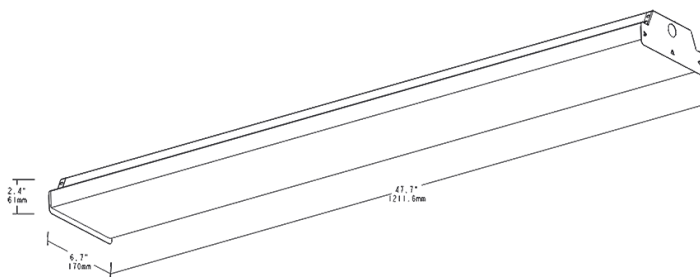

Dimensions

Features

Affordable, easy to use LED wrap fixture

0-10V dimming standard

50,000-Hour LED lifespan

Ordering Matrix

| Family | Length | Wattage | Color Temp | Finish | Voltage | Control Options | Options | |
|--------|----------------------|----------------------------------|---|-----------|-----------------------------|---|---|--|
| GUSJR | 4 | - | 40 | - | 840 | W | U | |
| | 2 = 2 ft 4 = 4 ft | 20 = 20W 27 = 27W 40 = 40W | 850 = 5000K (Cool) 840 = 4000K (Neutral) 835 = 3500K (Warm Neutral) | W = White | U = 120-277V, 0-10V Dimming | Blank = No Option /LC = Lightcloud® Controller | Blank = No Option /E2 = 120-277V Battery Backup* /TW = Through Wire | |