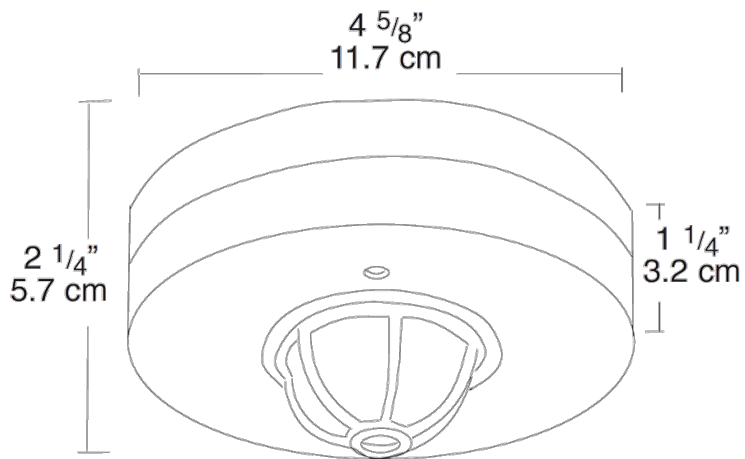

Dimensions

Features

- Super Ceiling Sensor has 3 detectors for triple overlapping coverage to catch small movements
- LED testing and operation Indicator
- Maximum coverage - 360 or hallway models
- Relay and sensor all in one unit reduces installation costs
- Can be wired in parallel
- Compatible with program start ballasts