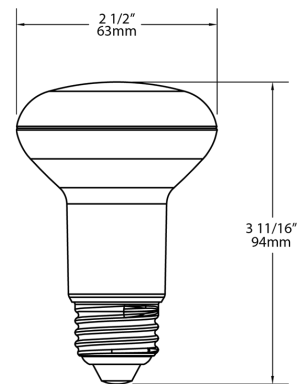

SHATTERPROOF - Plastic lamps for rugged applications

110°+ BEAM ANGLE - Wide beam angle for maximum light distribution

80 CRI - Ideal for general lighting applications

Technical Specifications

Technical Specifications

CEC Status:

Not lawful for sale in California

Other

:

Case and Pallet Dimensions

	QTY	LENGTH (in)	WIDTH (in)	HEIGHT (in)
CASE	10	13.2	5.5	4.4
PALLET	2500	46.3	39.6	35.3

Dimension

Light Distribution