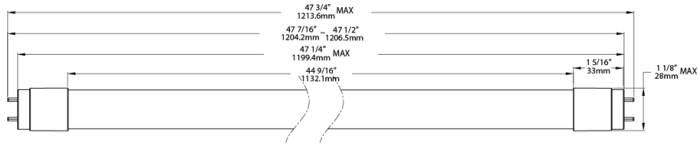

## Case and Pallet Dimensions

	QTY	LENGTH (in)	WIDTH (in)	HEIGHT (in)
<b>CASE</b>	25	50.8	6.3	7.4
<b>PALLET</b>	900	44.8	39.6	52.4

## Dimension