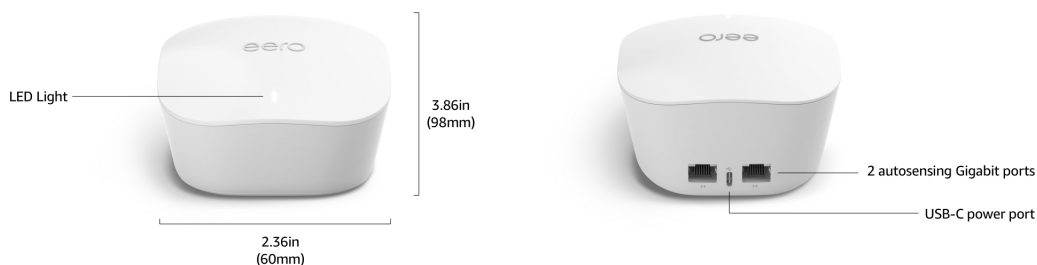

The Tech Specs

	eero	eero Pro
WiFi	Dual-band Wi-Fi radios, simultaneous 2.4 GHz and 5 GHz, 2x2 MU-MIMO, beamforming, IEEE802.11a/b/g/n/ac	Tri-band WiFi radios, simultaneous 2.4GHz, 5.2GHz, and 5.8GHz wireless 2x2 MU-MIMO, beamforming, IEEE 802.11a/b/g/n/ac
Wired	Dual auto-sensing Gigabit ports for WAN and/or LAN connectivity	Dual auto-sensing Gigabit ports for WAN and/or LAN connectivity
Support	1-year limited warranty. See eero.com/legal Customer support at eero.com/support	
Smart home	Works with Alexa, Amazon WiFi Simple Setup, Bluetooth LE 5.0	
Nightlight	None	None
Electrical	100-240V AC, 50-60 Hz	
Hardware	700 MHz quad-core processor, 512MB RAM, 4GB flash storage	
Security	WPA2 encryption, Family Profiles, DHCP, NAT, VPN Passthrough, UPnP, Static IP, and Port Forwarding	
Required for setup	Supported iOS or Android device, Internet service (with cable or DSL modem, if required). See eero.com/requirements	
Processor, memory, and storage	700 MHz quad-core processor, 512MB RAM, 4GB flash storage	
Additional Wireless Connectivity	Works with Alexa, Amazon WiFi Simple Setup, Bluetooth LE 5.0	
Networking	DHCP, NAT, VPN Passthrough, UPnP, Static IP, and Port Forwarding	

Dimensions

Give us a call at (866)-754-7286. We're available 7 days a week.
Send us a note at pro@eero.com and we'll get back to you as soon as possible.
New dealers sign up at pro.eero.com